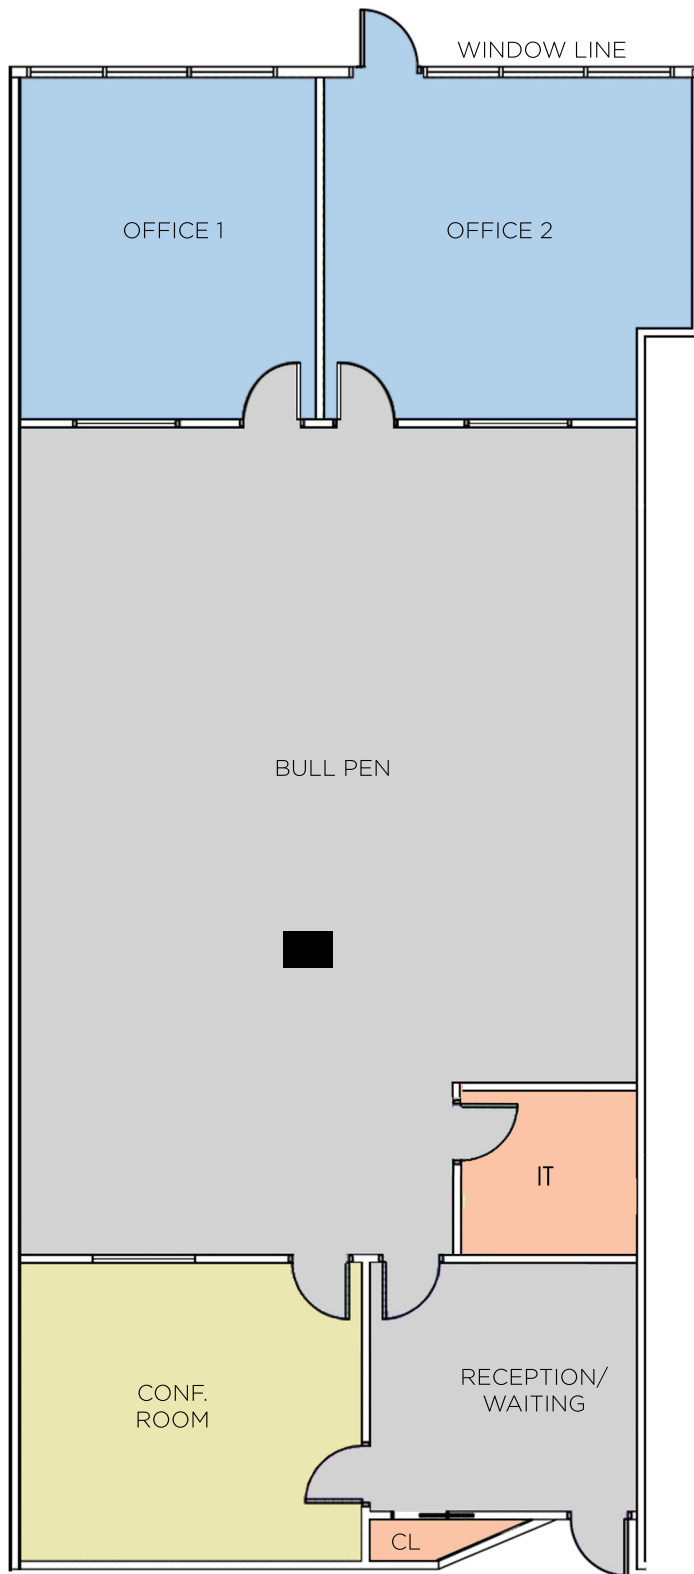

PRIVATE OUTSIDE ENTRANCE

ABOUT THIS SUITE

TWO WINDOWED OFFICES

RECEPTION/WAITING
AREA

CONFERENCE ROOM

NEW CARPET, PAINT, COVE
BASE, LED LIGHTING AND
DROP CEILINGS

DIRECT ACCESS TO
PARKING LOT

FURNITURE CAN BE MADE
AVAILABLE