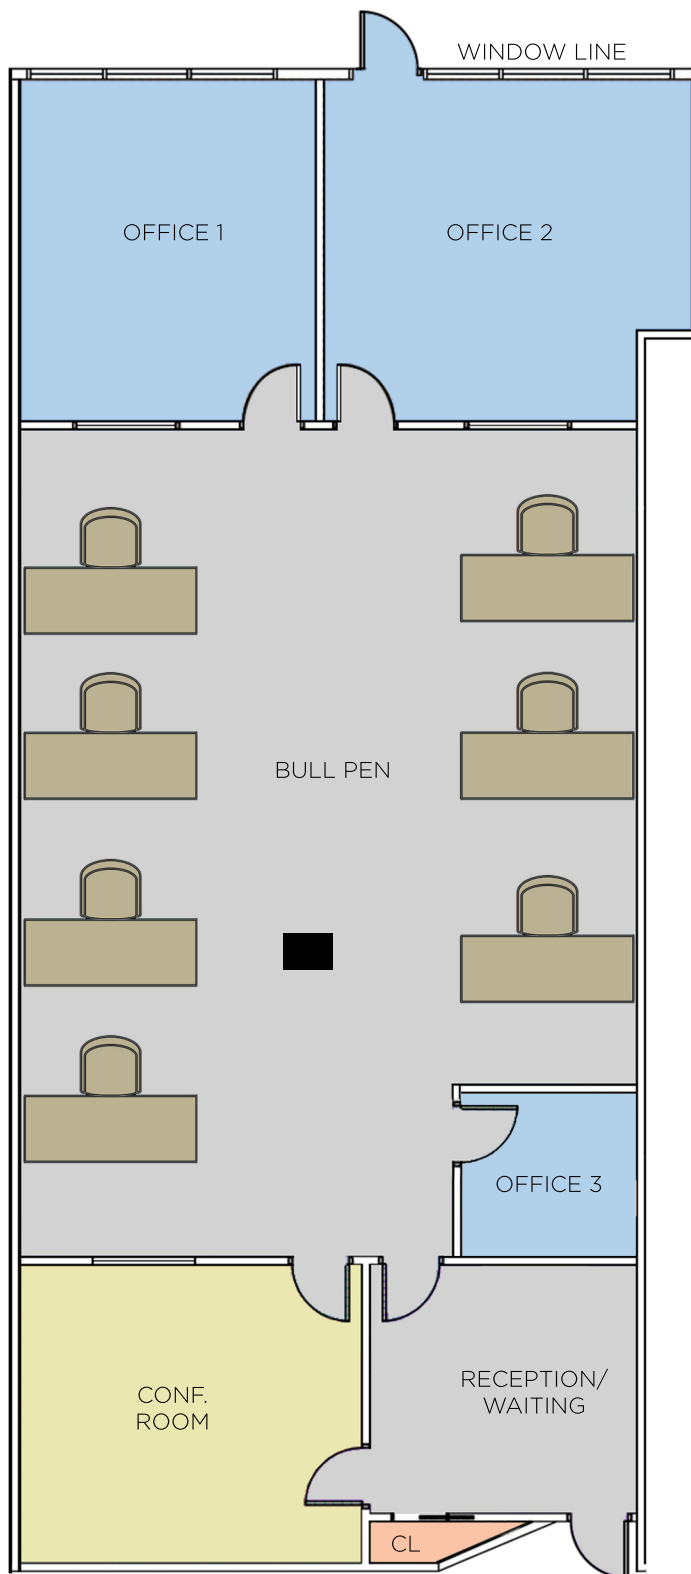

PRIVATE OUTSIDE ENTRANCE

**ABOUT THIS SUITE**

- TWO WINDOWED OFFICES
- ONE INTERIOR OFFICE
- RECEPTION/WAITING AREA
- CONFERENCE ROOM
- NEW CARPET, PAINT, COVE BASE, LED LIGHTING AND DROP CEILINGS
- DIRECT ACCESS TO PARKING LOT
- FURNITURE CAN BE MADE AVAILABLE